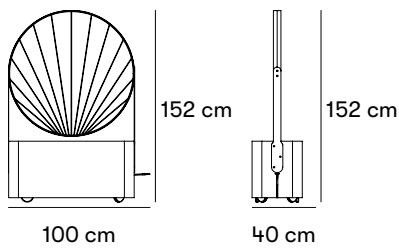

#### Dimensions and weight

Length: 100 cm

Height: 152 cm

Depth: 40 cm

Vikt: 64 kg

Planting depth: 25 cm

Length including pedal: 112,5 cm