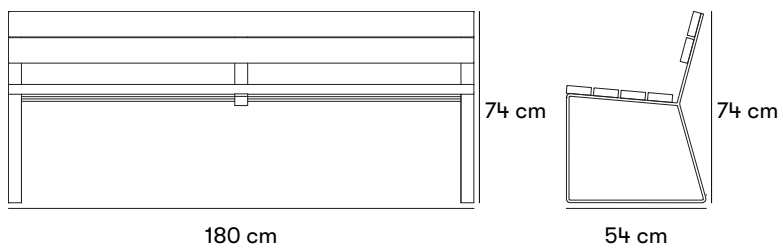

Dimensions and weight

Length: 180 cm

Height: 74 cm

Depth: 54 cm

Product numbers and combinations

Standard colours

Materials and surface treatments

Designers