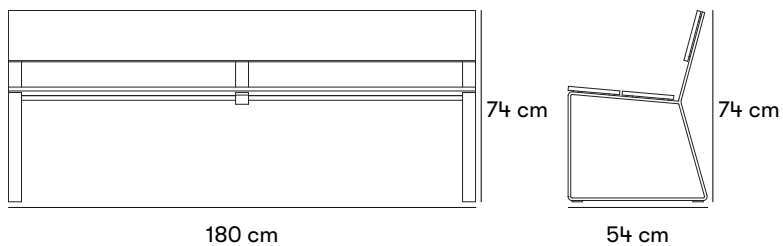

Dimensions and weight

Length: 180 cm

Height: 74 cm

Depth: 54 cm

Product numbers and combinations

Standard colours

Materials and surface treatments

Designers