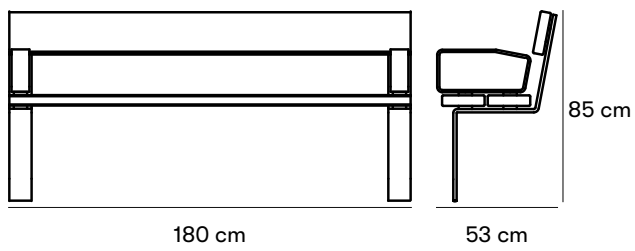

Dimensions and weight

Length: 180 cm
Height: 85 cm
Sitting height: 47,5 cm
Sitting depth: 39,4 cm
Depth: 53 cm

Product numbers and combinations

Standard colours

Materials and surface treatments

Designers

Inventarium